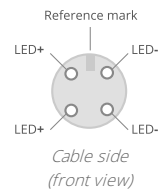

CBLT001

Illumination cable PVC black, side 1 M12 connector straight, side 2 cable end - 5 m - for single stage systems

SPECIFICATIONS

Number of poles		4
Length	(m)	5
Side 1		M12 straight plug female connector
Side 2		cable end

적용가능한 제품들

LTDM 시리즈
확산 스트로브 돔 조명기

LTDMB2-R	Diffusive strobed dome illuminator - medium size high power red
LTDMB2-G	Diffusive strobed dome illuminator - medium size high power green
LTDMB2-W	Diffusive strobed dome illuminator - medium size high power white
LTDMC1-W	Diffusive strobed dome illuminator - large size medium power white
LTDMC2-R	Diffusive strobed dome illuminator - large size high power red
LTDMC2-G	Diffusive strobed dome illuminator - large size high power green
LTDMC2-W	Diffusive strobed dome illuminator - large size high power white

CONNECTION

PIN	CABLE COLOR
LED+	Black
	Brown
LED-	Blue
	White
Do not remove parallelization	